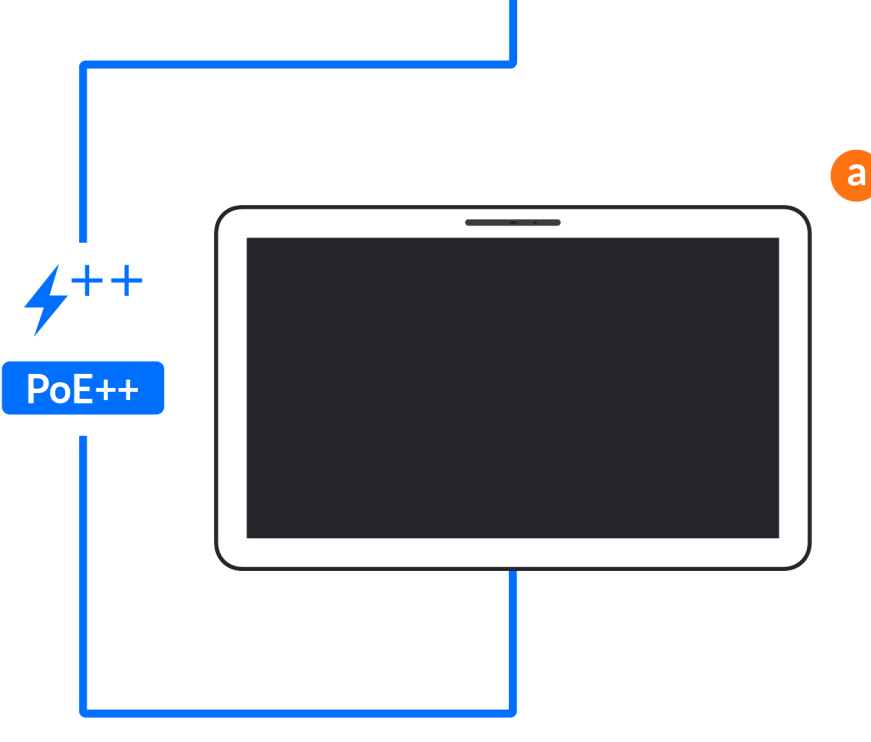

a

1

Internet

UniFi OS Consoles required for setup

Switch

a

2

Connect Display 21" Table Stand

[Buy >](#)

Connect Display 21" & 27" Arm Mount

[Buy >](#)

Connect Display 21" Flush Mount

[Buy >](#)

Connect Display 21" Surface Mount

[Buy >](#)

Connect Display 21" & 27" VESA Mount Adapter